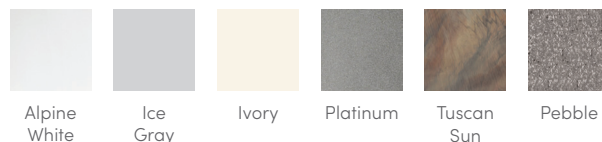

PRODIGY®

SHELL COLORS

CABINET COLORS

COVER COLORS

CABINET AND SHELL COLOR OPTIONS*

Cabinet Colors	Java	Charcoal	Blackwood	Linen	Brushed Nickel
Shell Colors	Alpine White Ice Gray Ivory Tuscan Sun Pebble	Alpine White Ice Gray Platinum Tuscan Sun Pebble	Alpine White Ice Gray Platinum	Alpine White Ivory Tuscan Sun Pebble	Alpine White Ice Gray Platinum