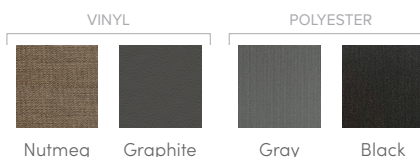

PRODIGY®

SHELL COLORS

CABINET COLORS

COVER COLORS

CABINET AND SHELL COLOR OPTIONS*

Cabinet Colors	Java	Charcoal	Blackwood	Linen	Brushed Nickel
Shell Colors	Alpine White Ice Gray Ivory Tuscan Sun Pebble	Alpine White Ice Gray Platinum Tuscan Sun Pebble	Alpine White Ice Gray Platinum	Alpine White Ivory Tuscan Sun Pebble	Alpine White Ice Gray Platinum